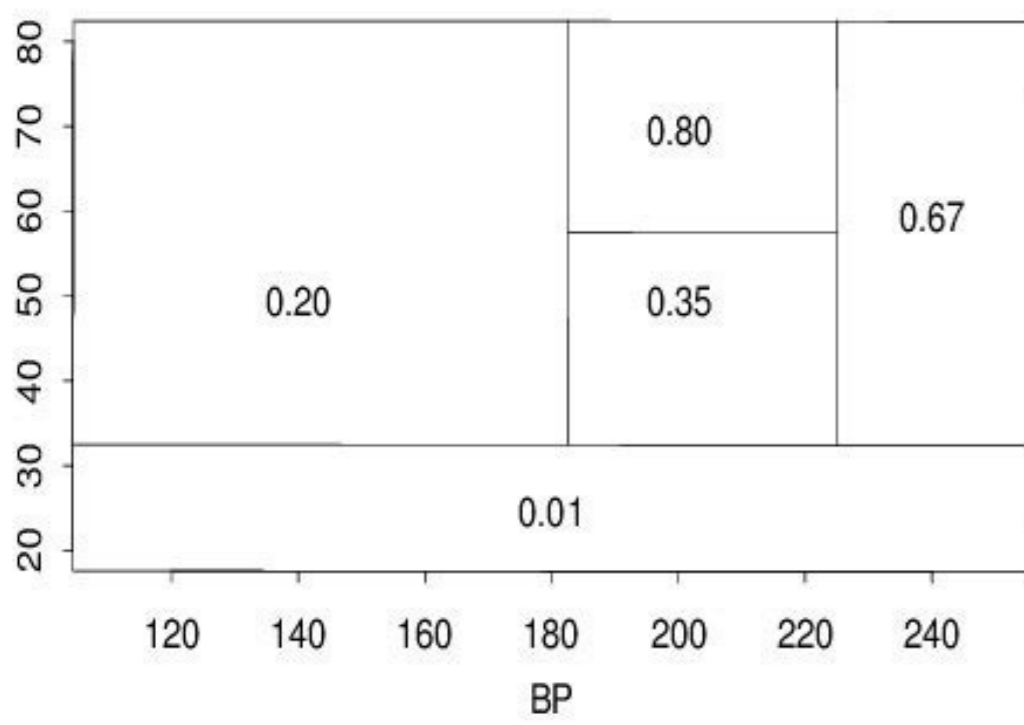

High dimensionality

- M is the dimension of the space (and the data)
  - Measures, characteristics, ...
- X is therefore the sample data of a M -dimensional space

1. →What if M increases?
2. Influence on geometric measures (distances, k -NN)
   - Influence on statistical distributions

→« Curse of dimensionality »
→Richard Ernest Bellman (1961). *Adaptive control processes: a guided tour*. Princeton University Press.

Adaptive Techniques

❑ Exploiting dynamical (networking, physical, users) information to perform effective mobile computing

- Adaptive resource management
- Adaptive networking
- Application-aware adaptations
  - Example: a videoconferencing application can display only the speaker if bandwidth is low, else all participants